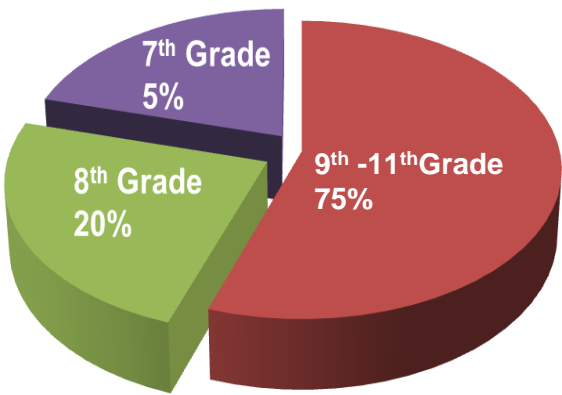

2016 RoleModels University
Success Report

www.rolemodelsuniversity.com
Jerry Boyce Jr., Founder/Director

100+ Teenagers

Charlotte-Mecklenburg County

In 2016, RoleModels University educated over 100+ teenagers across the City Of Charlotte and Greater Mecklenburg County through multiple financial literacy and character development workshops. **CMS** Schools teenagers attend: Randolph, Garinger, Hopewell, Thomasboro, Myers Park, and South Meck. Thank you to all of our volunteers, partners, and community sponsors.

Student Grade Levels

7th Grade..... 5%
8th Grade. 20%
9th -11th Grade. ... 75%

Male..... 65%
Female..... 35%

African-American 92%
Hispanic/Latino.....5%
Asian..... 2%
Caucasian.....1%

Teen Shark Tank + Debates+ Workshops